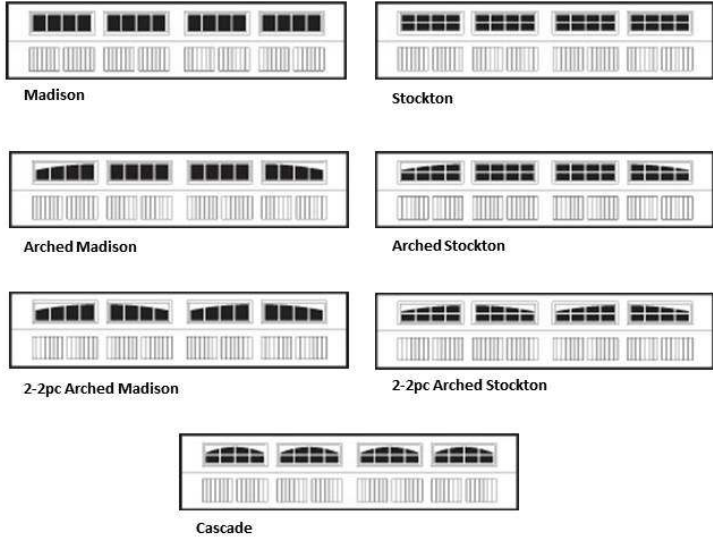

Window Design Options

Country Squire