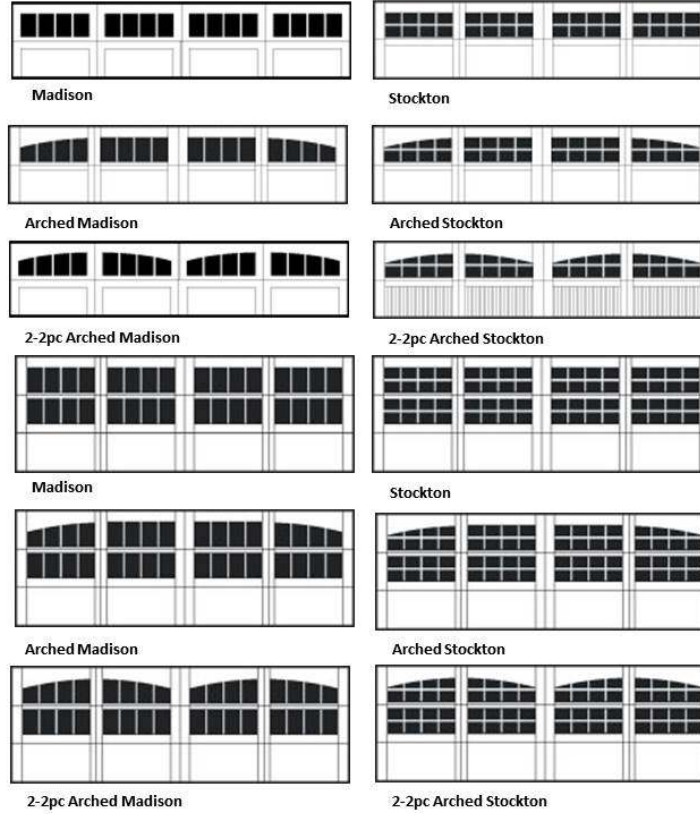

Cascade

Waterton

Stockton

*Windows Available in: Clear, Frosted, Tinted, Obscure, Seeded, or Glue Chip depending on model.

*Insulated Glass Available For Some Models.

2-2 Piece Arched Stockton

4 Piece Arched Stockton

Minneapolis (763) 767-3000
 St. Paul (651) 486-0000
 Burnsville (952) 895-7300

ENDURANCE DOOR INC.
 Premium Quality Overhead Doors

Window Design Options

Country Squire

*Windows Available in: Clear, or Glue Chip depending on model.

*Insulated Glass Available For Some Models.

*Designer Glass Available for Some Models.

Minneapolis (763) 767-3000
 St. Paul (651) 486-0000
 Burnsville (952) 895-7300

Overlay Steel

*Windows Available in: Clear, Seeded, or Glue Chip